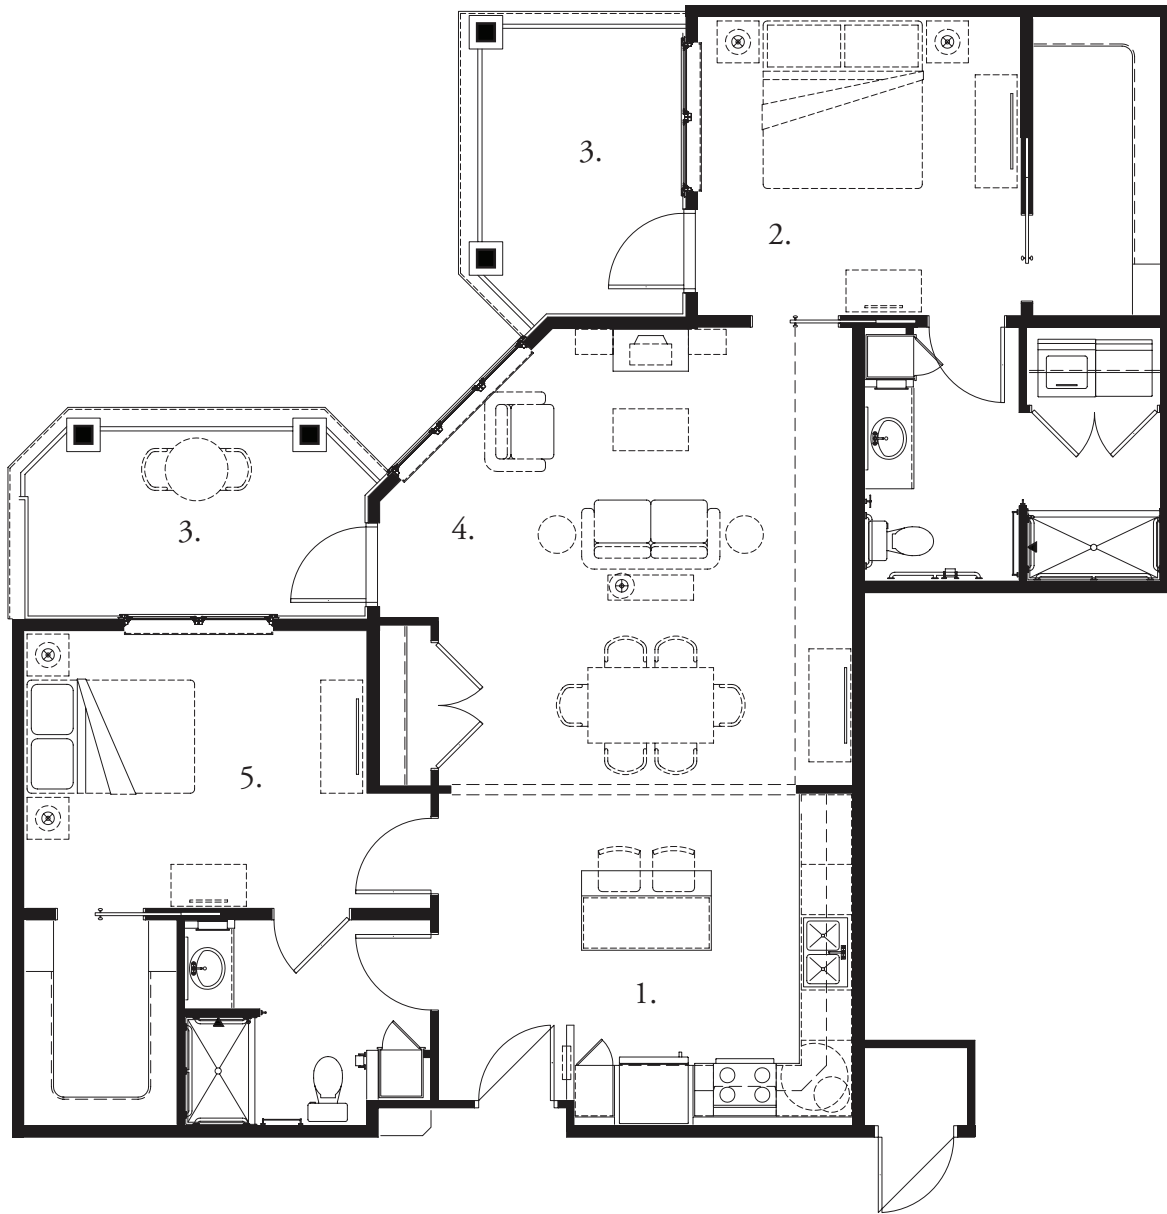

Oak

Two bedroom apartment with sunroom: 1450 square feet

- | | |
|----------------|-----------------|
| 1. Bedroom | 12'-6" x 13'-0" |
| 2. Dining Room | 14'-0" x 11'-0" |
| 3. Kitchen | 14'-0" x 9'-6" |
| 4. Sunroom | 10'-0" x 7'-9" |
| 5. Living Room | 19'-0" x 13'-0" |
| 6. Bedroom | 13'-0" x 14'-0" |

Specific details are subject to change.

Hemlock

Two bedroom apartment with den: 1350 square feet

- | | |
|------------------|-----------------|
| 1. Kitchen | 16'-6" x 10'-4" |
| 2. Bedroom | 12'-4" x 13'-0" |
| 3. Den | 9'-0" x 8'-4" |
| 4. Living/Dining | 23'-6" x 13'-0" |
| 5. Bedroom | 12'-4" x 13'-0" |

Specific details are subject to change.

Birch

Two bedroom apartment: 1200 square feet

- | | |
|------------------|-----------------|
| 1. Kitchen | 11'-0" x 12'-9" |
| 2. Bedroom | 13'-0" x 12'-0" |
| 3. Balcony/Patio | 13'-6" x 8'-0" |
| 4. Living/Dining | 18'-9" x 18'-1" |
| 5. Bedroom | 13'-6" x 11'-0" |

Specific details are subject to change.

Walnut

Two bedroom apartment: 1200 square feet

- | | |
|------------------|-----------------|
| 1. Kitchen | 11'-8" x 11'-0" |
| 2. Bedroom | 12'-4" x 13'-0" |
| 3. Living/Dining | 23'-0" x 13'-0" |
| 4. Bedroom | 12'-4" x 13'-0" |