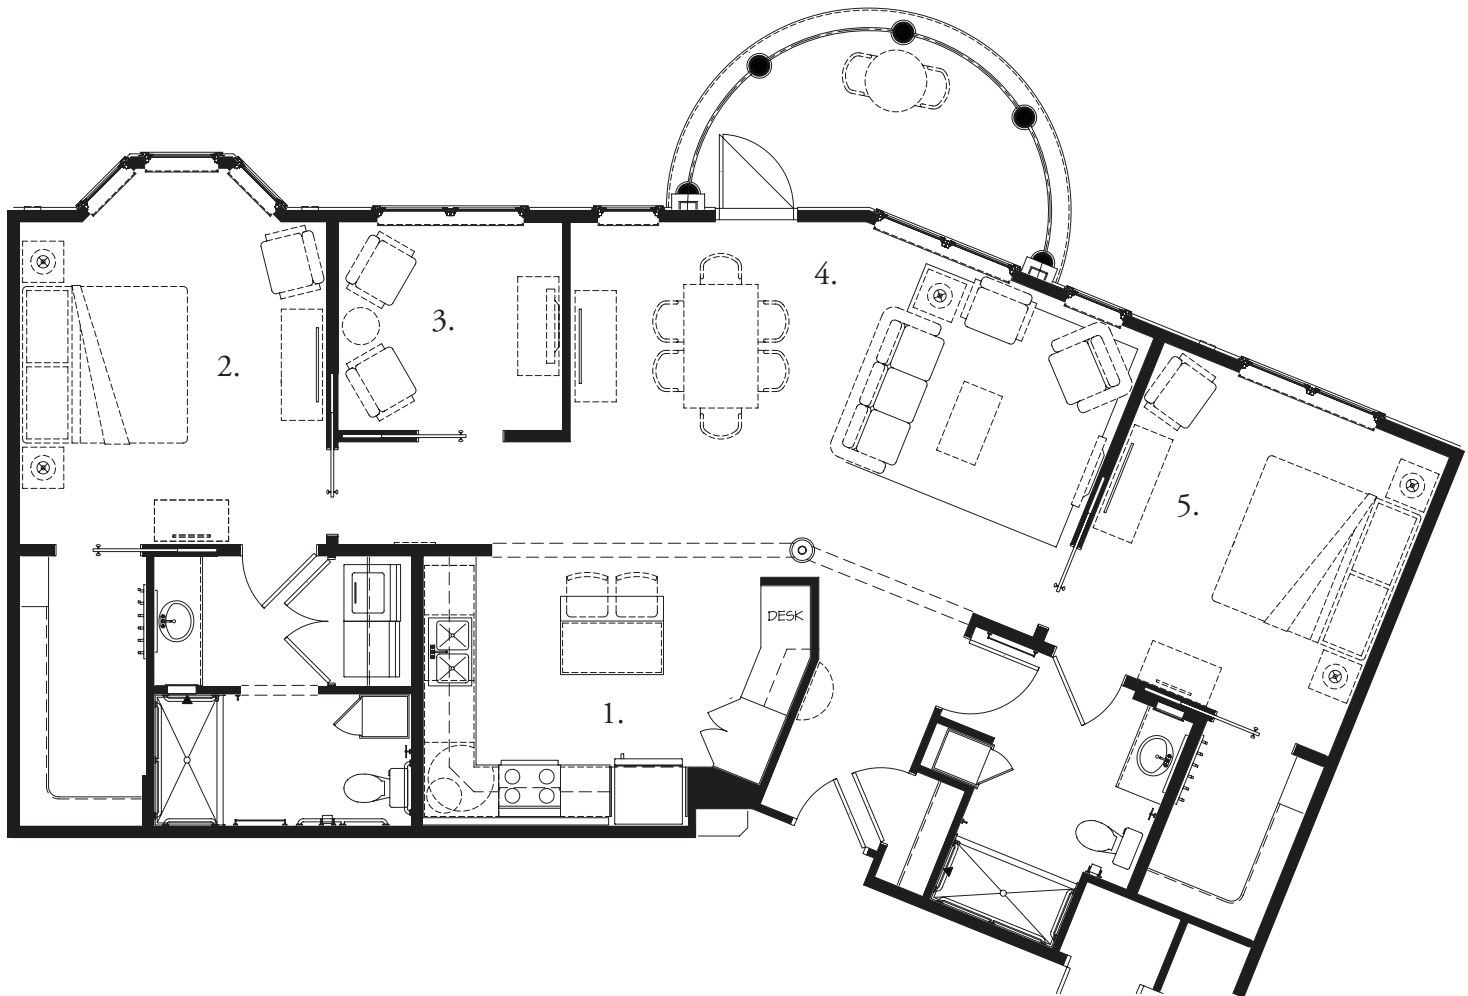

Oak

Two bedroom apartment with sunroom: 1450 square feet

- | | |
|----------------|-----------------|
| 1. Bedroom | 12'-6" x 13'-0" |
| 2. Dining Room | 14'-0" x 11'-0" |
| 3. Kitchen | 14'-0" x 9'-6" |
| 4. Sunroom | 10'-0" x 7'-9" |
| 5. Living Room | 19'-0" x 13'-0" |
| 6. Bedroom | 13'-0" x 14'-0" |

Specific details are subject to change.

Hemlock

Two bedroom apartment with den: 1350 square feet

- | | |
|------------------|-----------------|
| 1. Kitchen | 16'-6" x 10'-4" |
| 2. Bedroom | 12'-4" x 13'-0" |
| 3. Den | 9'-0" x 8'-4" |
| 4. Living/Dining | 23'-6" x 13'-0" |
| 5. Bedroom | 12'-4" x 13'-0" |

Specific details are subject to change.

Birch

Two bedroom apartment: 1200 square feet

- | | |
|------------------|-----------------|
| 1. Kitchen | 11'-0" x 12'-9" |
| 2. Bedroom | 13'-0" x 12'-0" |
| 3. Balcony/Patio | 13'-6" x 8'-0" |
| 4. Living/Dining | 18'-9" x 18'-1" |
| 5. Bedroom | 13'-6" x 11'-0" |

Specific details are subject to change.

Walnut

Two bedroom apartment: 1200 square feet

- | | |
|------------------|-----------------|
| 1. Kitchen | 11'-8" x 11'-0" |
| 2. Bedroom | 12'-4" x 13'-0" |
| 3. Living/Dining | 23'-0" x 13'-0" |
| 4. Bedroom | 12'-4" x 13'-0" |