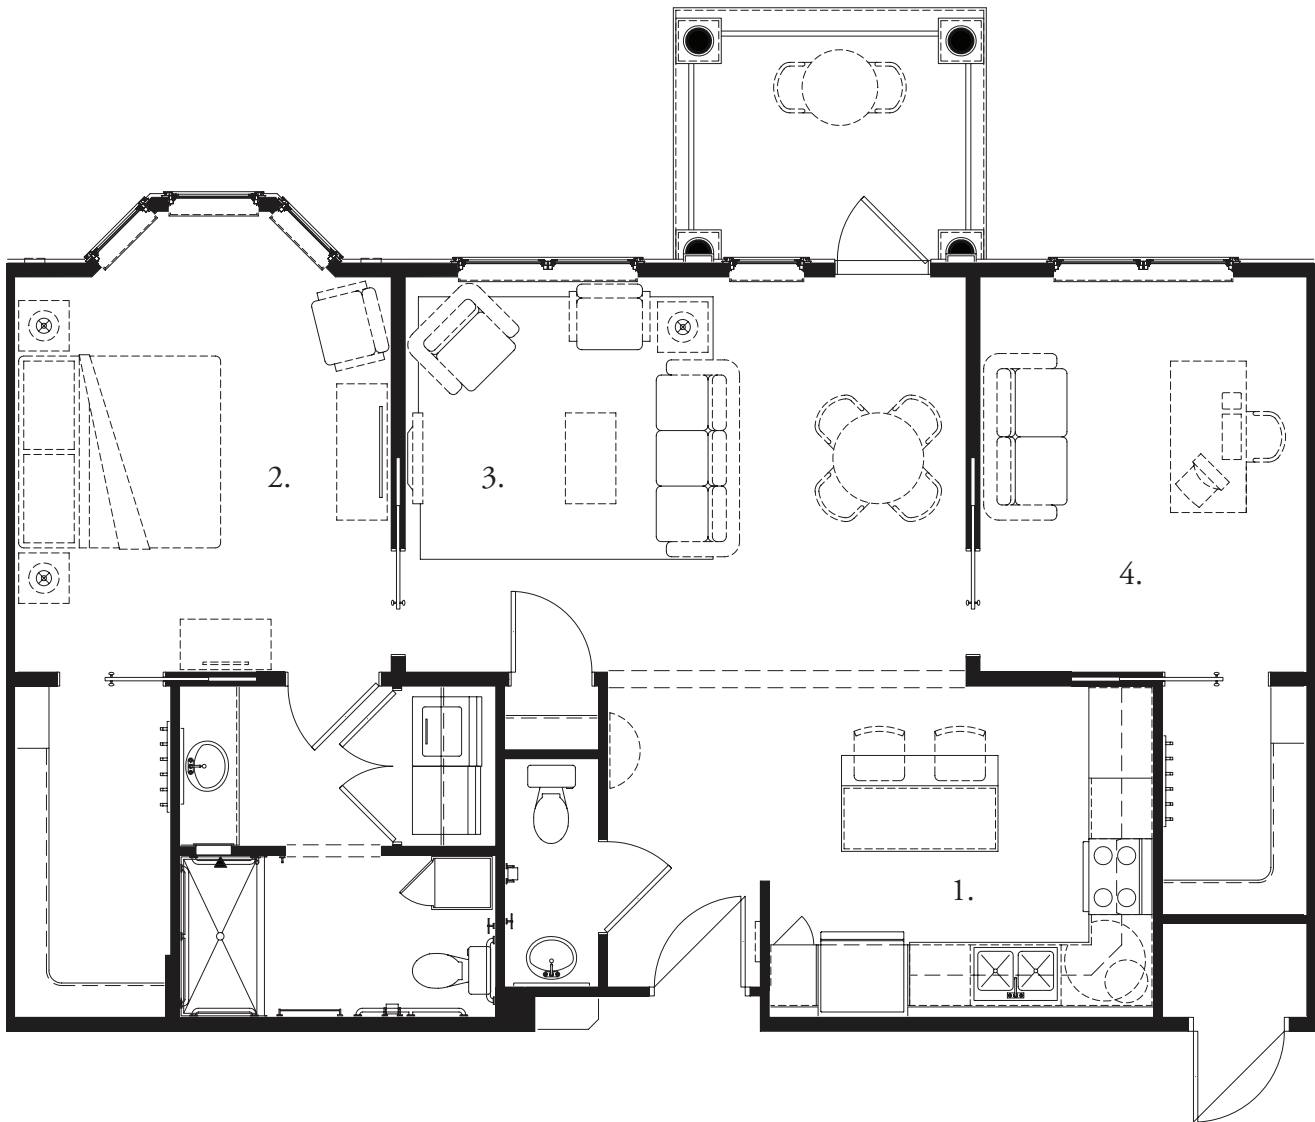

Specific details are subject to change.

Hemlock

Two bedroom apartment with den: 1350 square feet

- | | |
|------------------|-----------------|
| 1. Kitchen | 16'-6" x 10'-4" |
| 2. Bedroom | 12'-4" x 13'-0" |
| 3. Den | 9'-0" x 8'-4" |
| 4. Living/Dining | 23'-6" x 13'-0" |
| 5. Bedroom | 12'-4" x 13'-0" |

Specific details are subject to change.

Birch

Two bedroom apartment: 1200 square feet

- | | |
|------------------|-----------------|
| 1. Kitchen | 11'-0" x 12'-9" |
| 2. Bedroom | 13'-0" x 12'-0" |
| 3. Balcony/Patio | 13'-6" x 8'-0" |
| 4. Living/Dining | 18'-9" x 18'-1" |
| 5. Bedroom | 13'-6" x 11'-0" |

Specific details are subject to change.

Walnut

Two bedroom apartment: 1200 square feet

- | | |
|------------------|-----------------|
| 1. Kitchen | 11'-8" x 11'-0" |
| 2. Bedroom | 12'-4" x 13'-0" |
| 3. Living/Dining | 23'-0" x 13'-0" |
| 4. Bedroom | 12'-4" x 13'-0" |

Specific details are subject to change.

Elm

One bedroom apartment with den: 1050 square feet

- | | |
|------------------|-----------------|
| 1. Kitchen | 12'-7" x 10'-9" |
| 2. Bedroom | 12'-4" x 13'-0" |
| 3. Living/Dining | 18'-5" x 13'-0" |
| 4. Den | 10'-8" x 13'-0" |