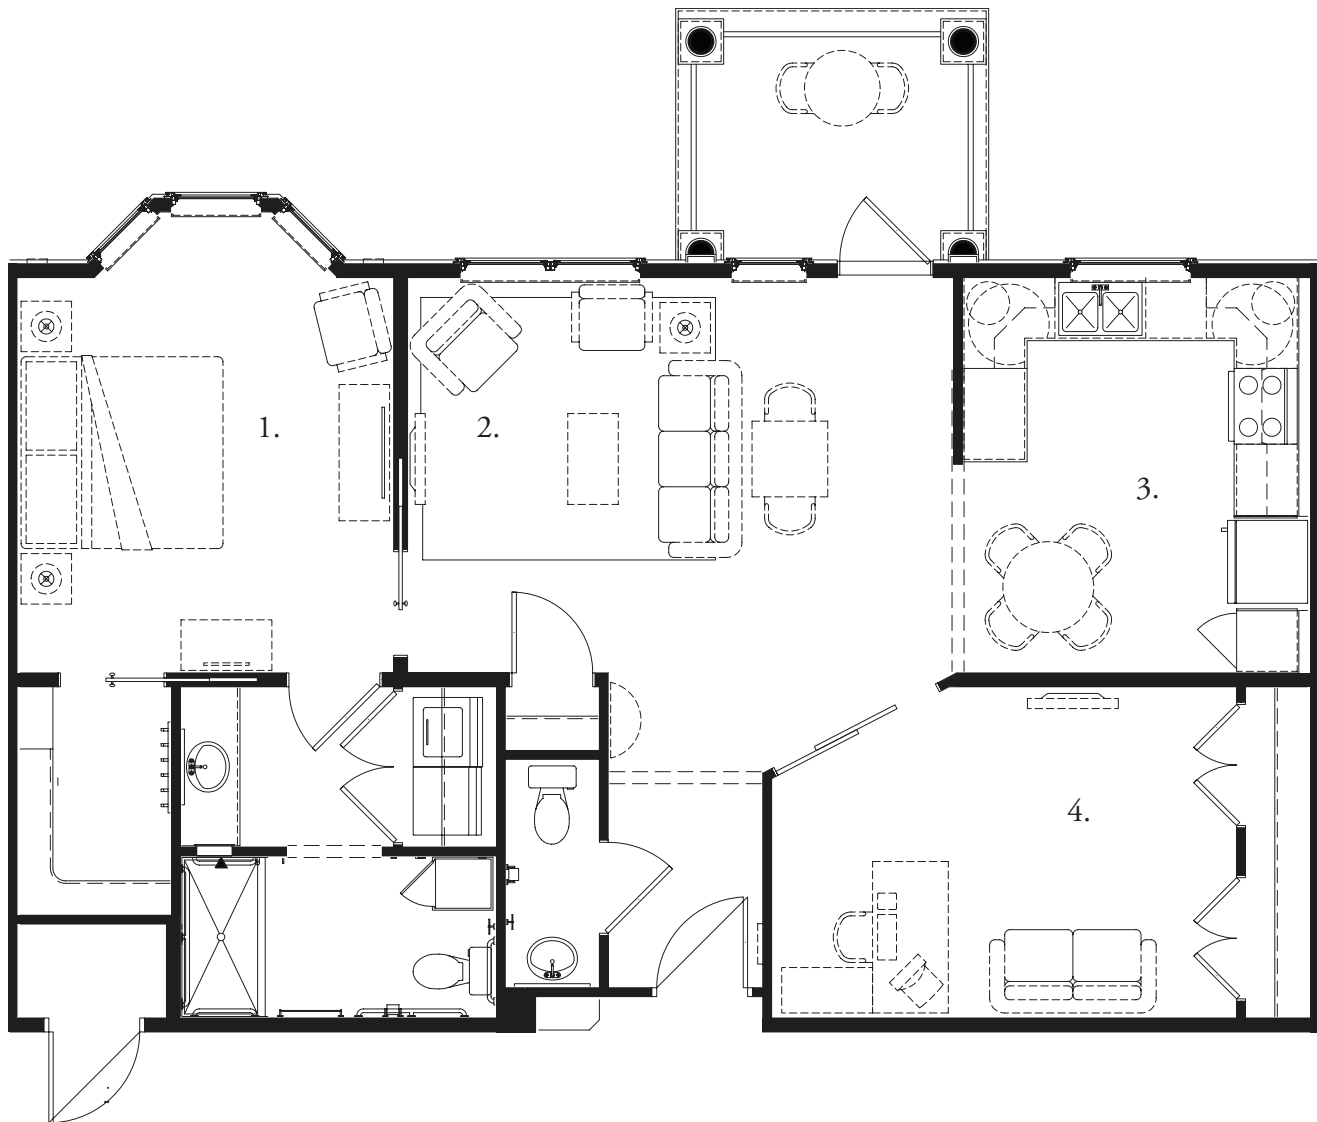

Specific details are subject to change.

Birch

Two bedroom apartment: 1200 square feet

- | | |
|------------------|-----------------|
| 1. Kitchen | 11'-0" x 12'-9" |
| 2. Bedroom | 13'-0" x 12'-0" |
| 3. Balcony/Patio | 13'-6" x 8'-0" |
| 4. Living/Dining | 18'-9" x 18'-1" |
| 5. Bedroom | 13'-6" x 11'-0" |

Specific details are subject to change.

Walnut

Two bedroom apartment: 1200 square feet

- | | |
|------------------|-----------------|
| 1. Kitchen | 11'-8" x 11'-0" |
| 2. Bedroom | 12'-4" x 13'-0" |
| 3. Living/Dining | 23'-0" x 13'-0" |
| 4. Bedroom | 12'-4" x 13'-0" |

Specific details are subject to change.

Elm

One bedroom apartment with den: 1050 square feet

- | | |
|------------------|-----------------|
| 1. Kitchen | 12'-7" x 10'-9" |
| 2. Bedroom | 12'-4" x 13'-0" |
| 3. Living/Dining | 18'-5" x 13'-0" |
| 4. Den | 10'-8" x 13'-0" |

Specific details are subject to change.

Maple

One bedroom apartment with den: 1050 square feet

- | | |
|------------------|------------------|
| 1. Bedroom | 12'-4" x 13'-0" |
| 2. Living/Dining | 18'-9" x 13'-0" |
| 3. Kitchen | 11'-0" x 13'-0" |
| 4. Den | 15'-7" x 10'-10" |