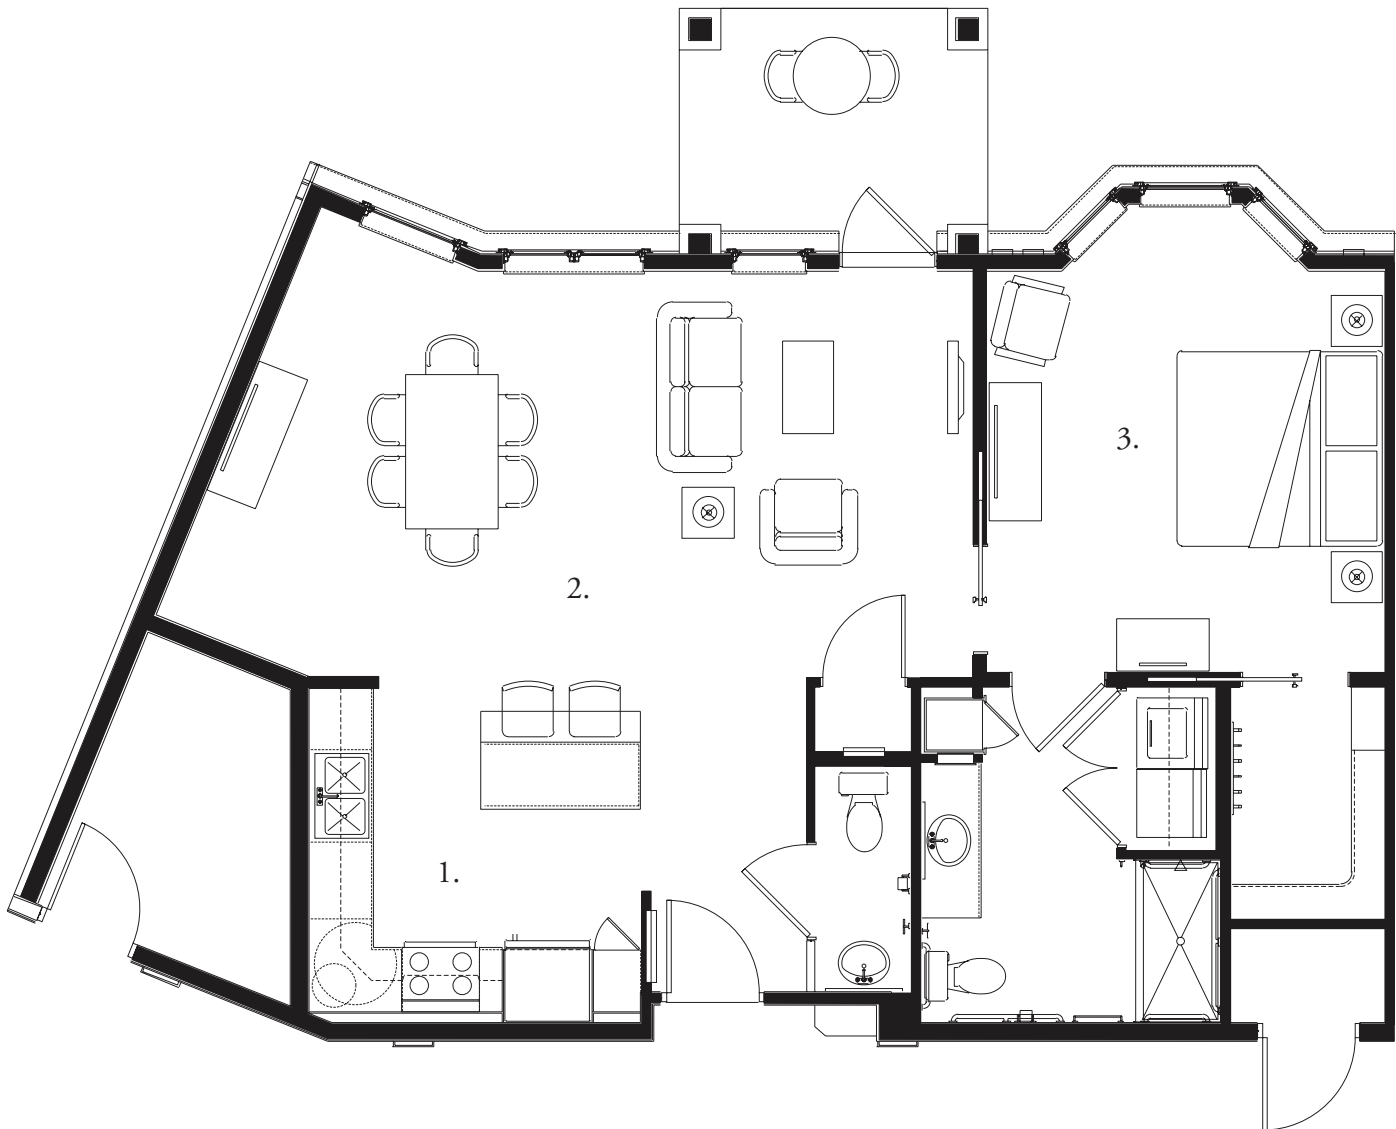

Specific details are subject to change.

Walnut

Two bedroom apartment: 1200 square feet

- | | |
|------------------|-----------------|
| 1. Kitchen | 11'-8" x 11'-0" |
| 2. Bedroom | 12'-4" x 13'-0" |
| 3. Living/Dining | 23'-0" x 13'-0" |
| 4. Bedroom | 12'-4" x 13'-0" |

Specific details are subject to change.

Maple

One bedroom apartment with den: 1050 square feet

- | | |
|------------------|------------------|
| 1. Bedroom | 12'-4" x 13'-0" |
| 2. Living/Dining | 18'-9" x 13'-0" |
| 3. Kitchen | 11'-0" x 13'-0" |
| 4. Den | 15'-7" x 10'-10" |

Specific details are subject to change.

Pine

One bedroom apartment: 900 square feet

- | | |
|------------------|-----------------|
| 1. Kitchen | 10'-8" x 10'-5" |
| 2. Living/Dining | 26'-4" x 13'-2" |
| 3. Bedroom | 12'-9" x 15'-2" |