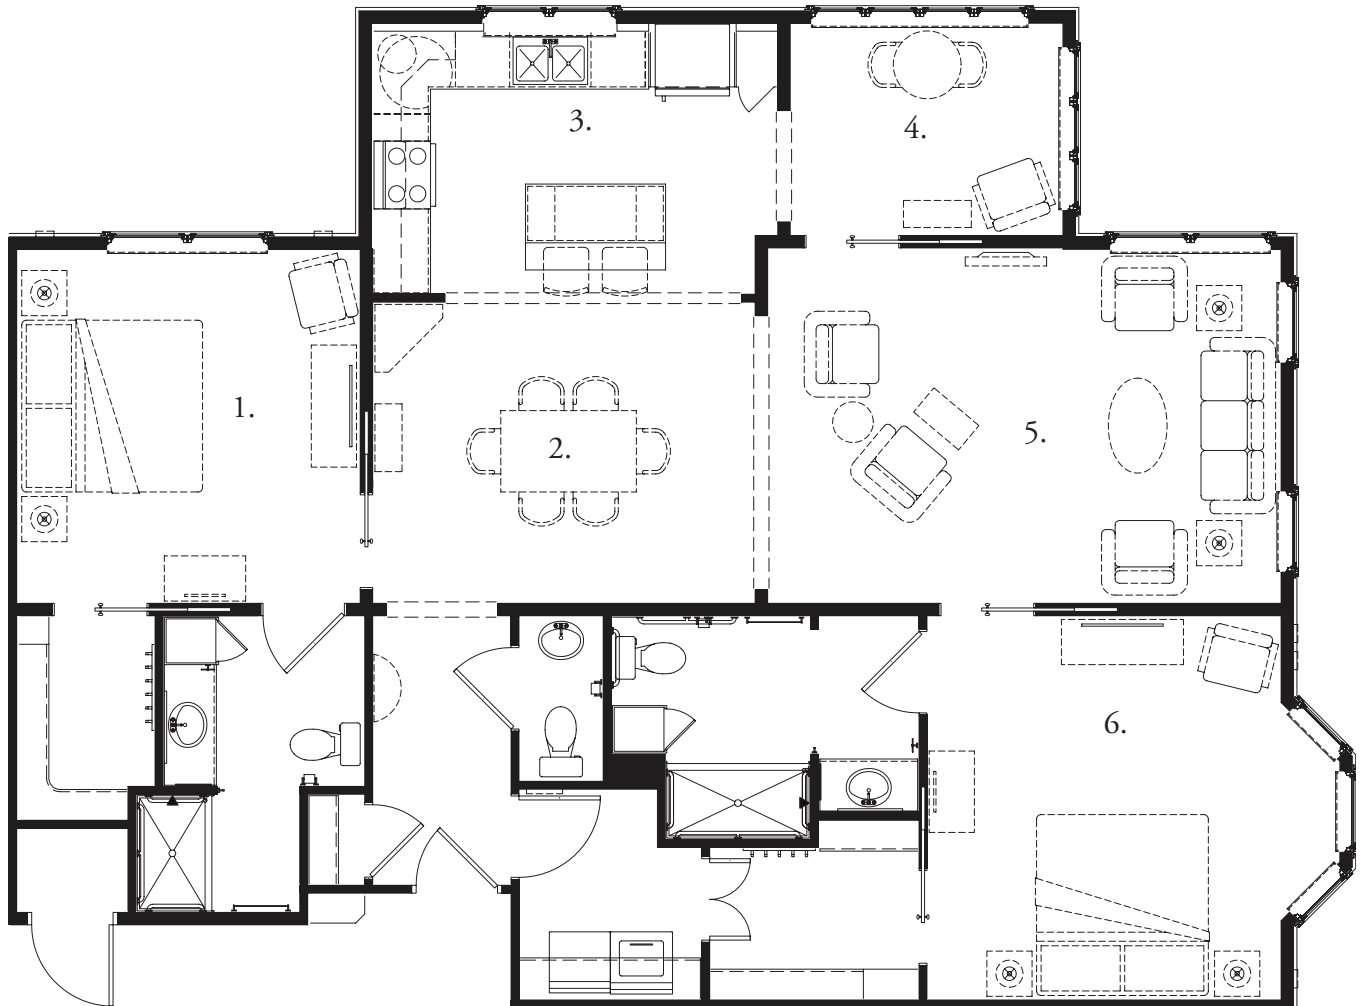

Oak

Two bedroom apartment with sunroom: 1450 square feet

- | | |
|----------------|-----------------|
| 1. Bedroom | 12'-6" x 13'-0" |
| 2. Dining Room | 14'-0" x 11'-0" |
| 3. Kitchen | 14'-0" x 9'-6" |
| 4. Sunroom | 10'-0" x 7'-9" |
| 5. Living Room | 19'-0" x 13'-0" |
| 6. Bedroom | 13'-0" x 14'-0" |

Specific details are subject to change.

Hemlock

Two bedroom apartment with den: 1350 square feet

- | | |
|------------------|-----------------|
| 1. Kitchen | 16'-6" x 10'-4" |
| 2. Bedroom | 12'-4" x 13'-0" |
| 3. Den | 9'-0" x 8'-4" |
| 4. Living/Dining | 23'-6" x 13'-0" |
| 5. Bedroom | 12'-4" x 13'-0" |

Specific details are subject to change.

Birch

Two bedroom apartment: 1200 square feet

- | | |
|------------------|-----------------|
| 1. Kitchen | 11'-0" x 12'-9" |
| 2. Bedroom | 13'-0" x 12'-0" |
| 3. Balcony/Patio | 13'-6" x 8'-0" |
| 4. Living/Dining | 18'-9" x 18'-1" |
| 5. Bedroom | 13'-6" x 11'-0" |

Specific details are subject to change.

Walnut

Two bedroom apartment: 1200 square feet

- | | |
|------------------|-----------------|
| 1. Kitchen | 11'-8" x 11'-0" |
| 2. Bedroom | 12'-4" x 13'-0" |
| 3. Living/Dining | 23'-0" x 13'-0" |
| 4. Bedroom | 12'-4" x 13'-0" |