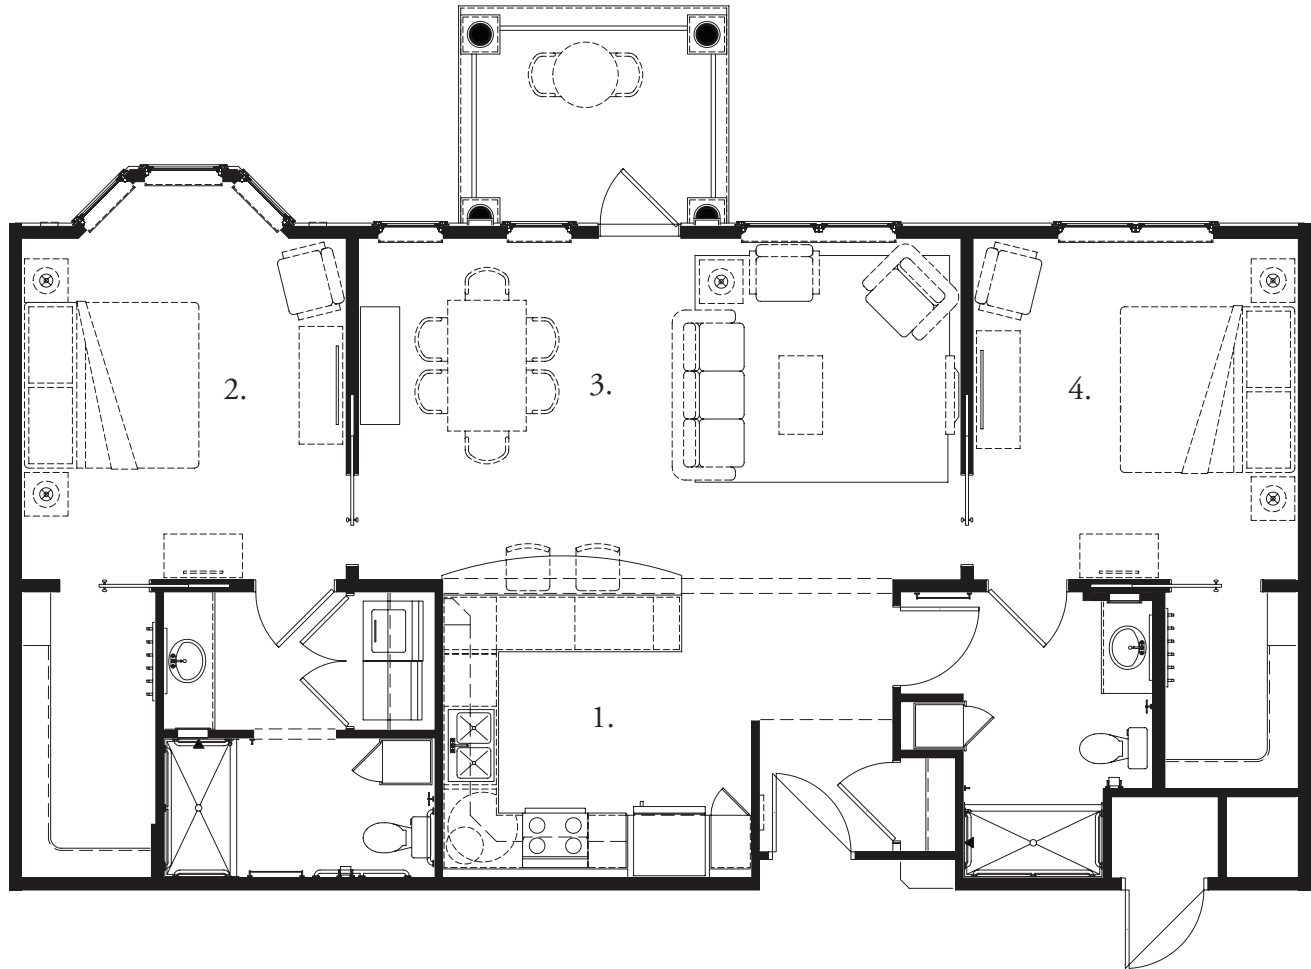

Specific details are subject to change.

Hemlock

Two bedroom apartment with den: 1350 square feet

- | | |
|------------------|-----------------|
| 1. Kitchen | 16'-6" x 10'-4" |
| 2. Bedroom | 12'-4" x 13'-0" |
| 3. Den | 9'-0" x 8'-4" |
| 4. Living/Dining | 23'-6" x 13'-0" |
| 5. Bedroom | 12'-4" x 13'-0" |

Specific details are subject to change.

Birch

Two bedroom apartment: 1200 square feet

- | | |
|------------------|-----------------|
| 1. Kitchen | 11'-0" x 12'-9" |
| 2. Bedroom | 13'-0" x 12'-0" |
| 3. Balcony/Patio | 13'-6" x 8'-0" |
| 4. Living/Dining | 18'-9" x 18'-1" |
| 5. Bedroom | 13'-6" x 11'-0" |

Specific details are subject to change.

Walnut

Two bedroom apartment: 1200 square feet

- | | |
|------------------|-----------------|
| 1. Kitchen | 11'-8" x 11'-0" |
| 2. Bedroom | 12'-4" x 13'-0" |
| 3. Living/Dining | 23'-0" x 13'-0" |
| 4. Bedroom | 12'-4" x 13'-0" |

Specific details are subject to change.

Elm

One bedroom apartment with den: 1050 square feet

- | | |
|------------------|-----------------|
| 1. Kitchen | 12'-7" x 10'-9" |
| 2. Bedroom | 12'-4" x 13'-0" |
| 3. Living/Dining | 18'-5" x 13'-0" |
| 4. Den | 10'-8" x 13'-0" |