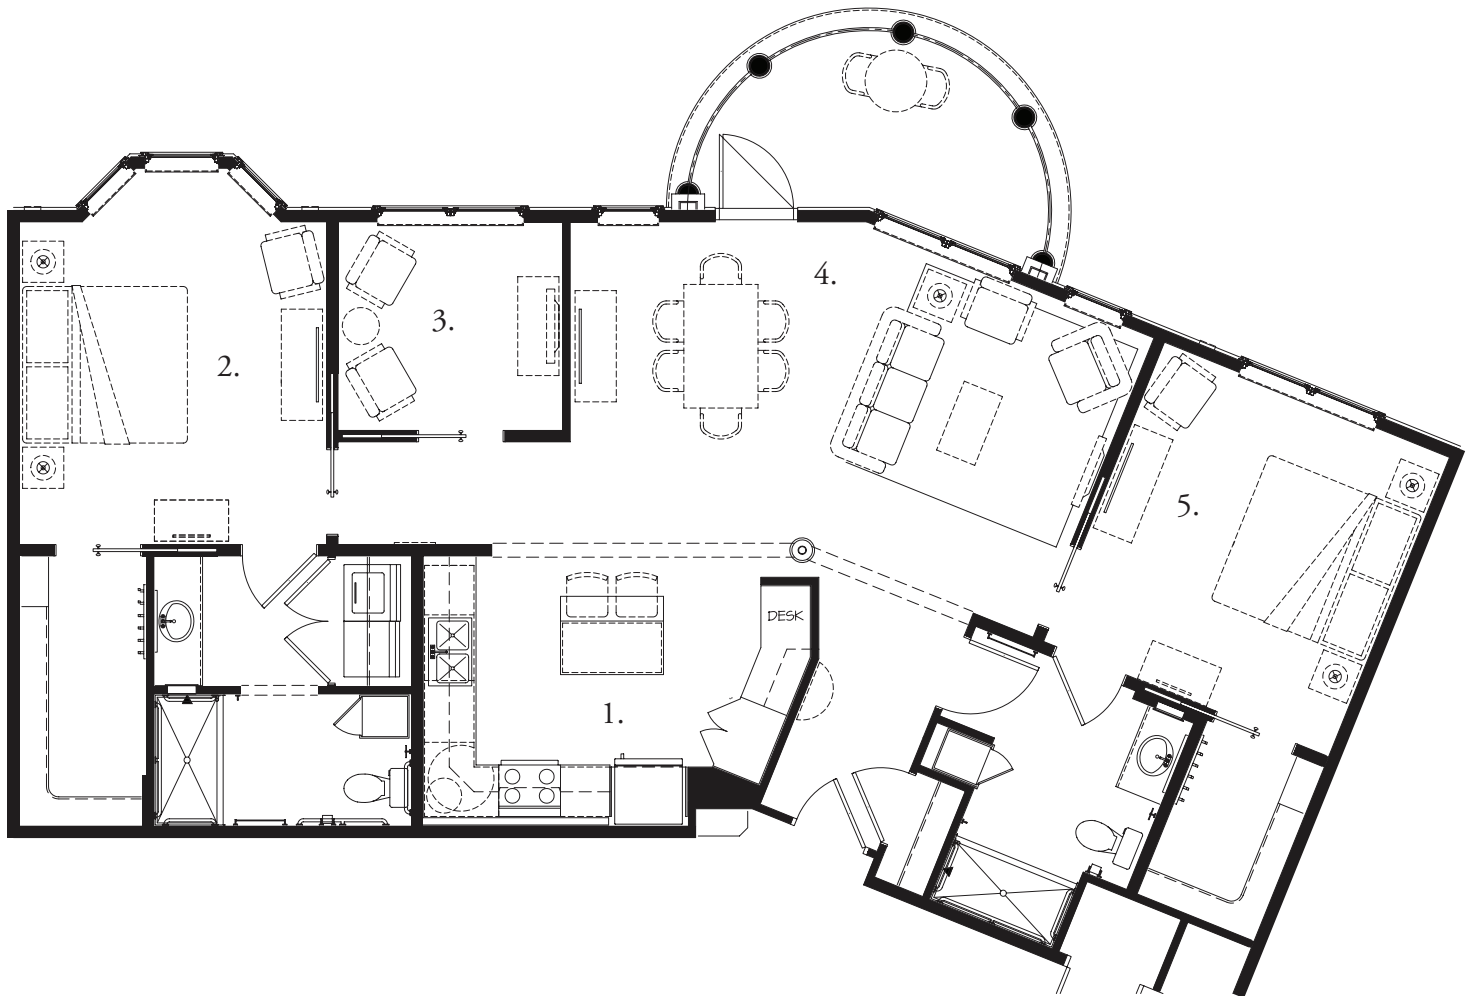

Hemlock

Two bedroom apartment with den: 1350 square feet

- | | |
|------------------|-----------------|
| 1. Kitchen | 16'-6" x 10'-4" |
| 2. Bedroom | 12'-4" x 13'-0" |
| 3. Den | 9'-0" x 8'-4" |
| 4. Living/Dining | 23'-6" x 13'-0" |
| 5. Bedroom | 12'-4" x 13'-0" |

Note: Dimensions are approximate, not exact.

Final dimensions and configuration may vary from this plan.