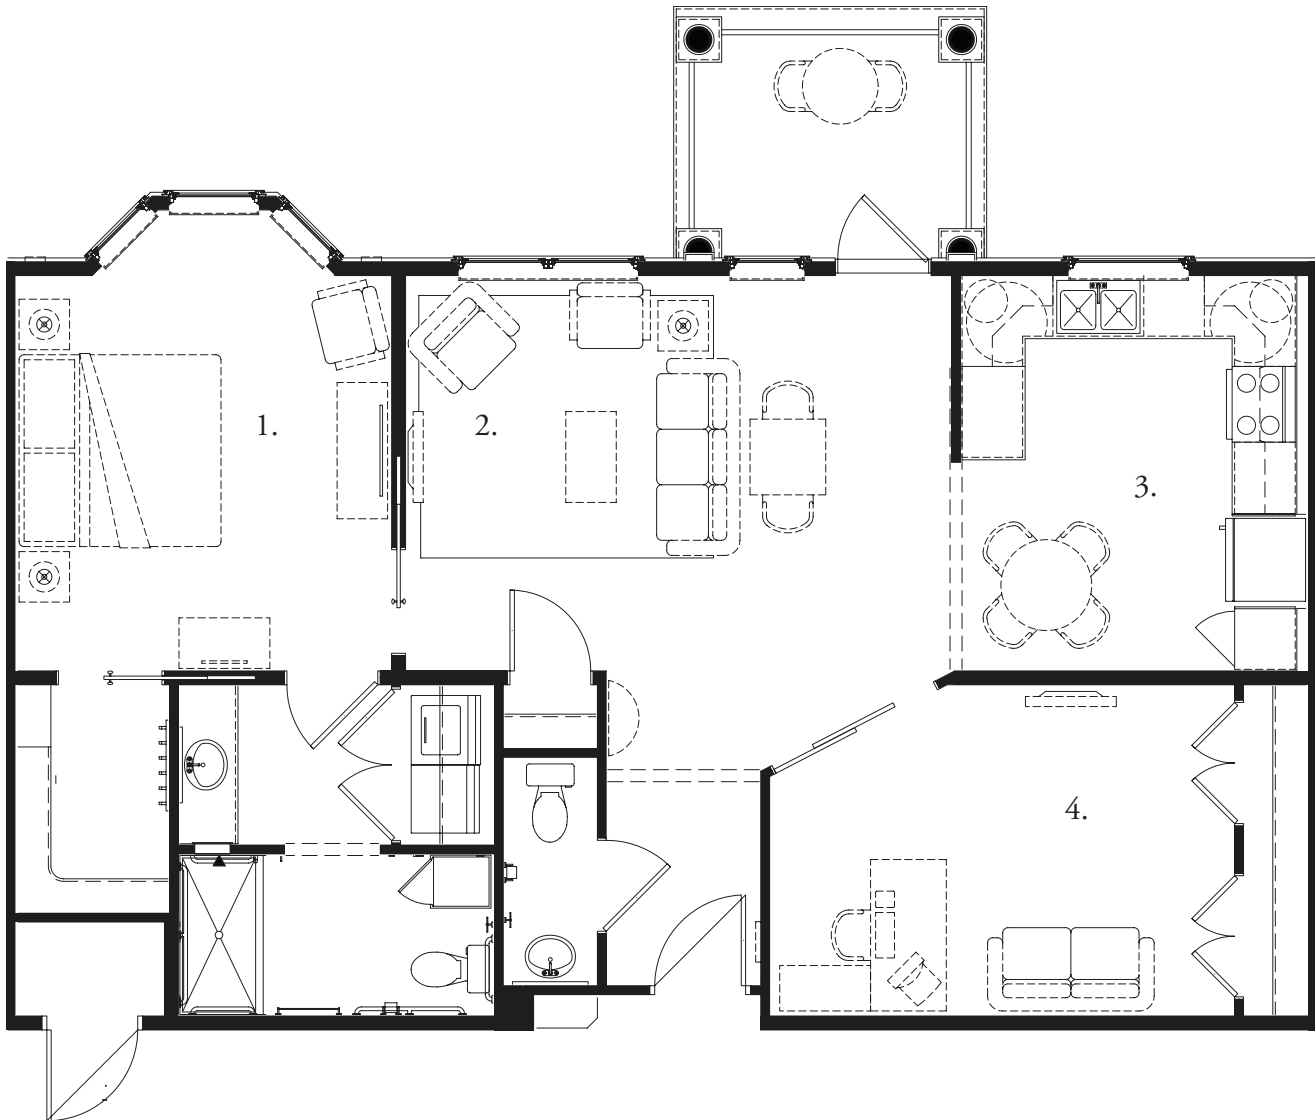

# Maple

One bedroom apartment with den: 1050 square feet

- |                  |                  |
|------------------|------------------|
| 1. Bedroom       | 12'-4" x 13'-0"  |
| 2. Living/Dining | 18'-9" x 13'-0"  |
| 3. Kitchen       | 11'-0" x 13'-0"  |
| 4. Den           | 15'-7" x 10'-10" |

Note: Dimensions are approximate, not exact.

Final dimensions and configuration may vary from this plan.