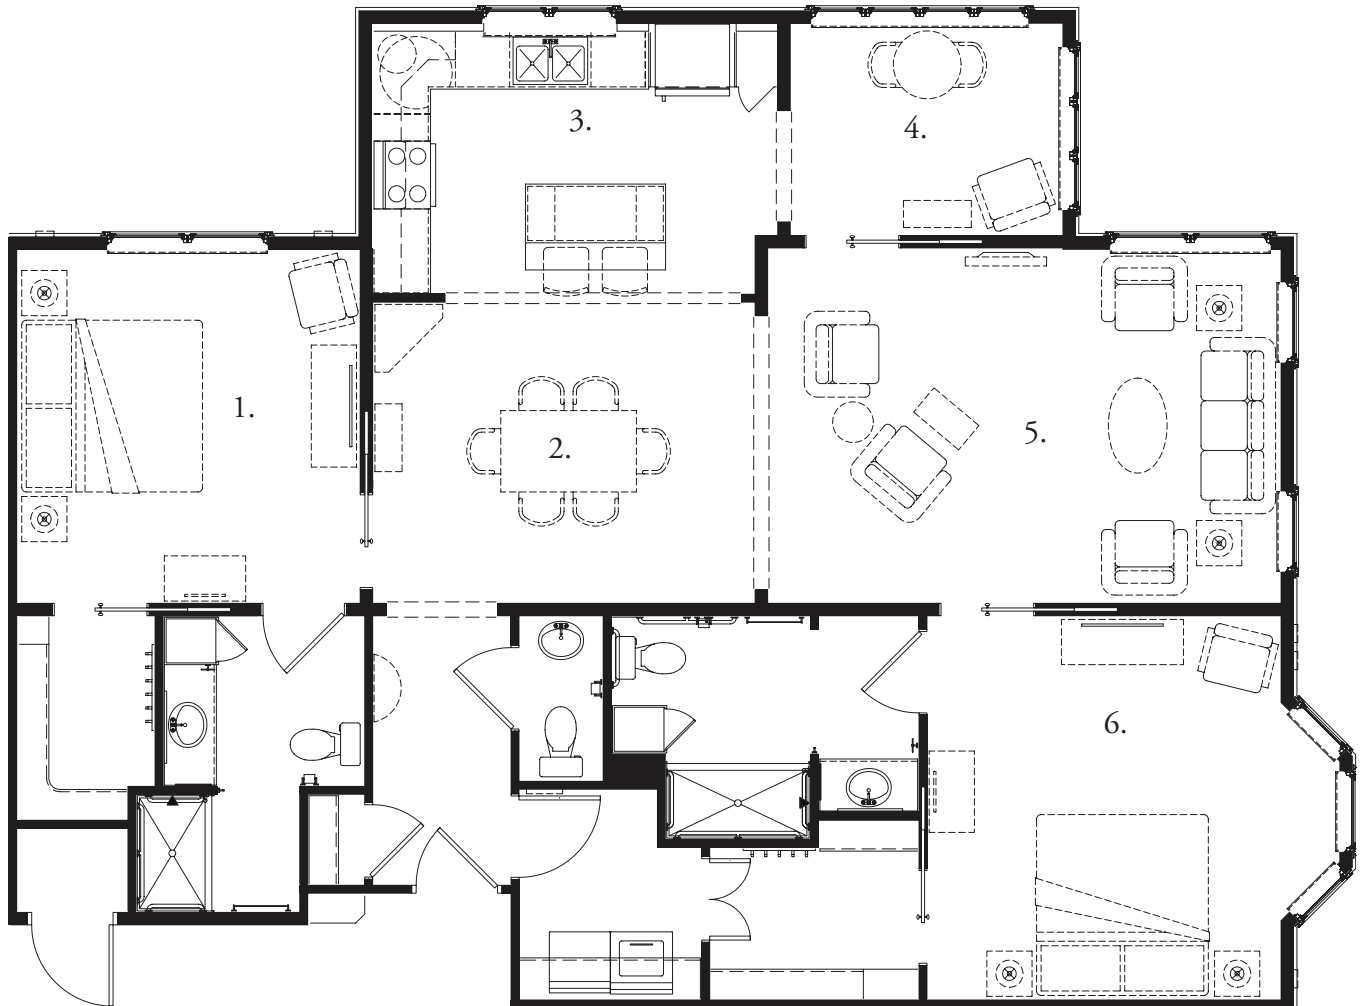

Oak

Two bedroom apartment with sunroom: 1450 square feet

- 1. Bedroom 12'-6" x 13'-0"
- 2. Dining Room 14'-0" x 11'-0"
- 3. Kitchen 14'-0" x 9'-6"
- 4. Sunroom 10'-0" x 7'-9"
- 5. Living Room 19'-0" x 13'-0"
- 6. Bedroom 13'-0" x 14'-0"

Note: Dimensions are approximate, not exact.

Final dimensions and configuration may vary from this plan.