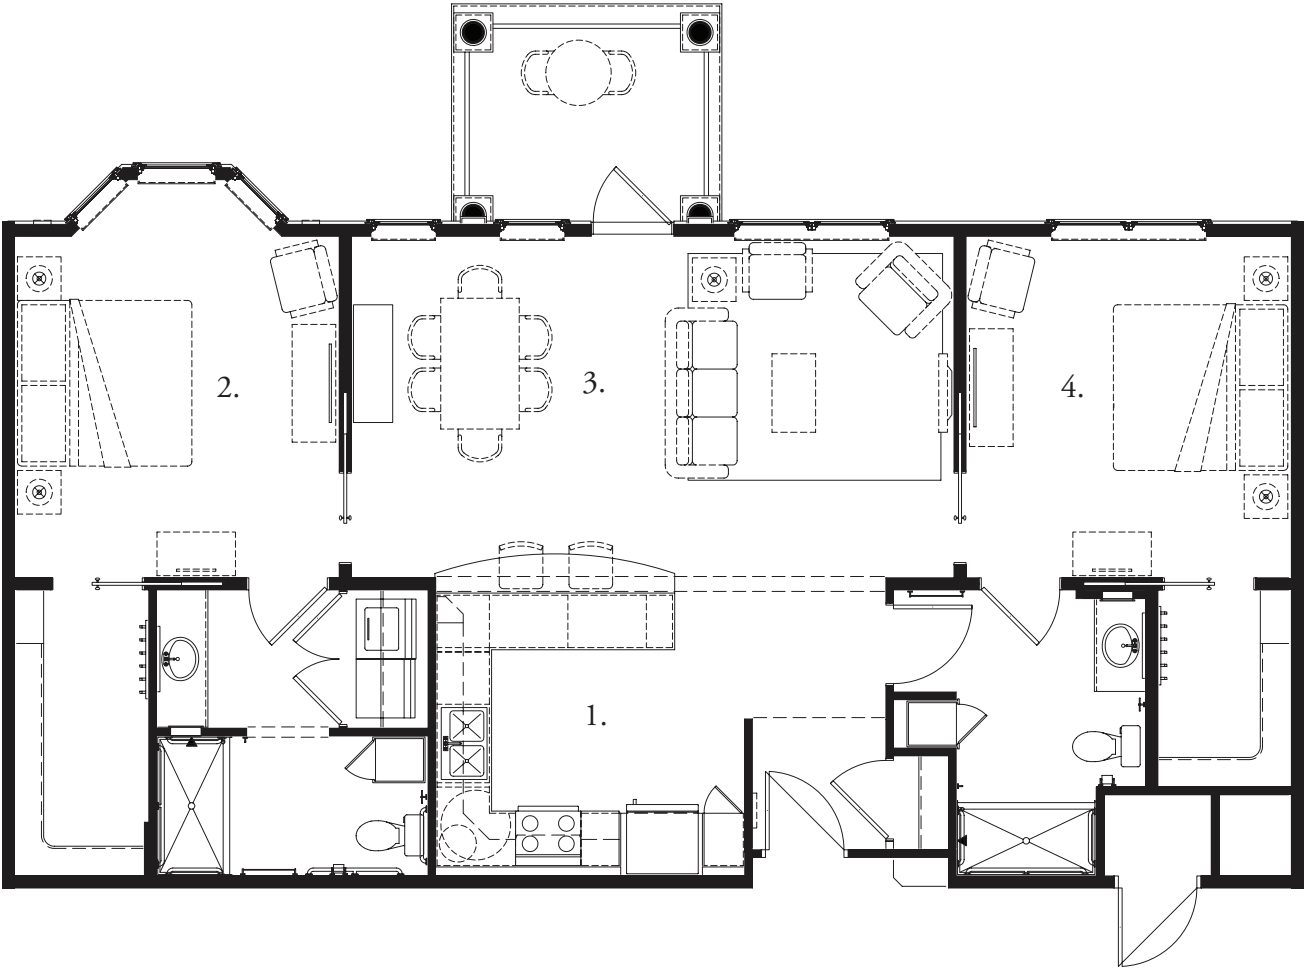

Walnut

Two bedroom apartment: 1200 square feet

- 1. Kitchen 11'-8" x 11'-0"
- 2. Bedroom 12'-4" x 13'-0"
- 3. Living/Dining 23'-0" x 13'-0"
- 4. Bedroom 12'-4" x 13'-0"

Note: Dimensions are approximate, not exact.
Final dimensions and configuration may vary from this plan.