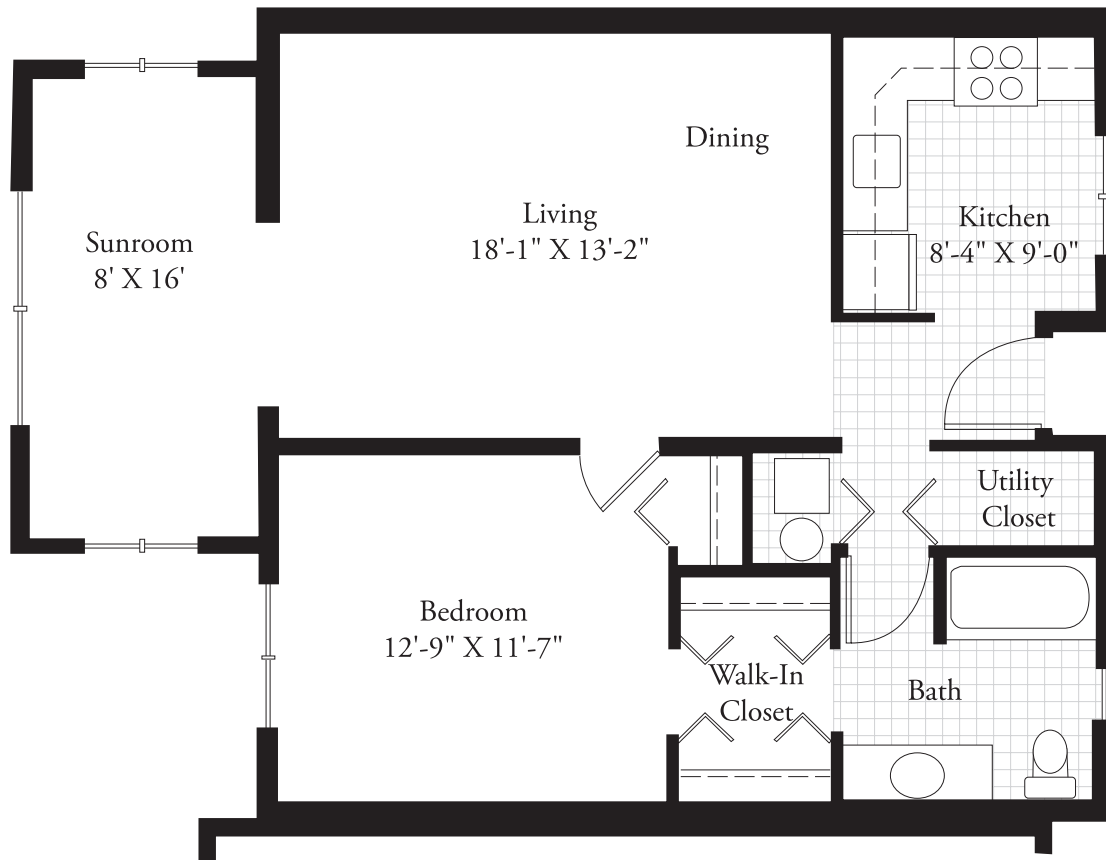

# Chestnut

One bedroom cottage: 845 square feet

Note: Dimensions are approximate, not exact.  
Final dimensions and configuration may vary from this plan.