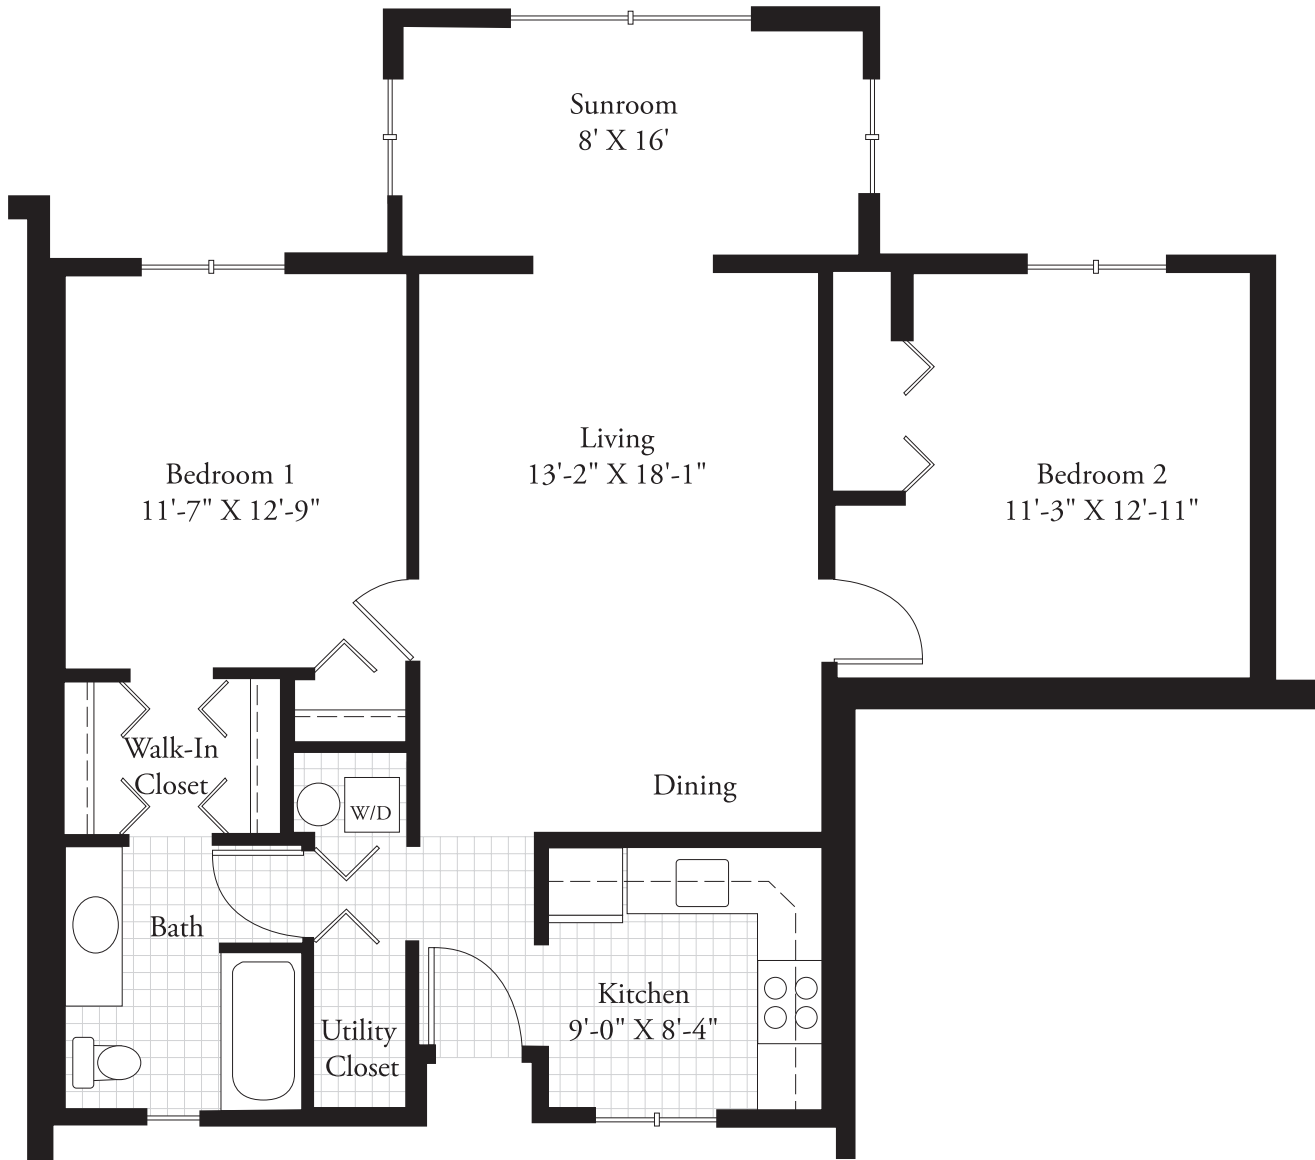

# Dogwood

Two bedroom one bath cottage: 1041 square feet

Note: Dimensions are approximate, not exact.  
Final dimensions and configuration may vary from this plan.