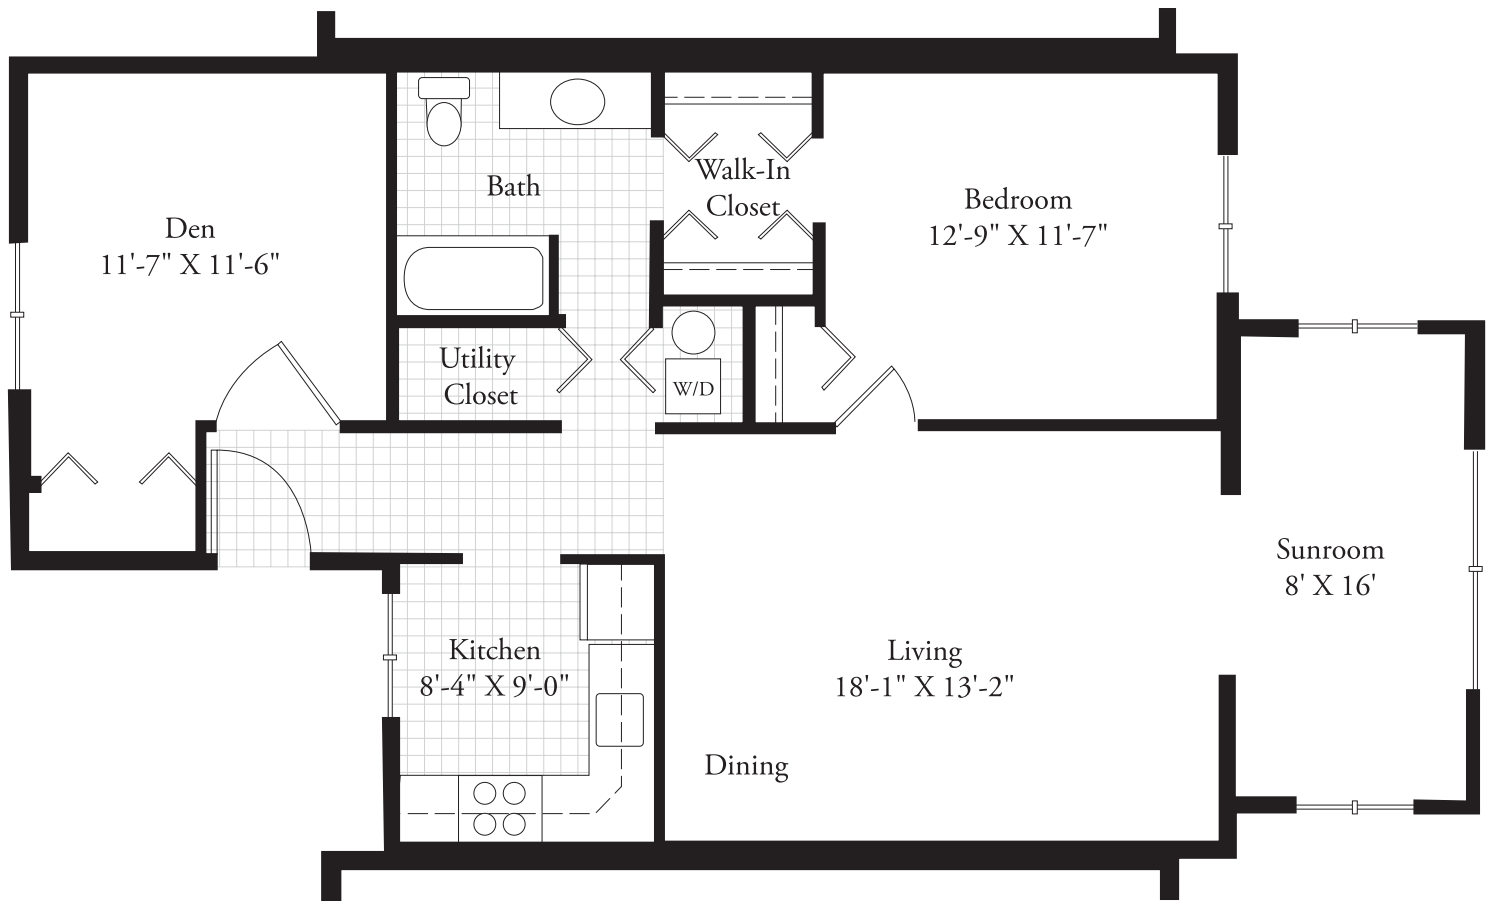

Hickory

One bedroom cottage with den: 1037 square feet

Note: Dimensions are approximate, not exact.
Final dimensions and configuration may vary from this plan.