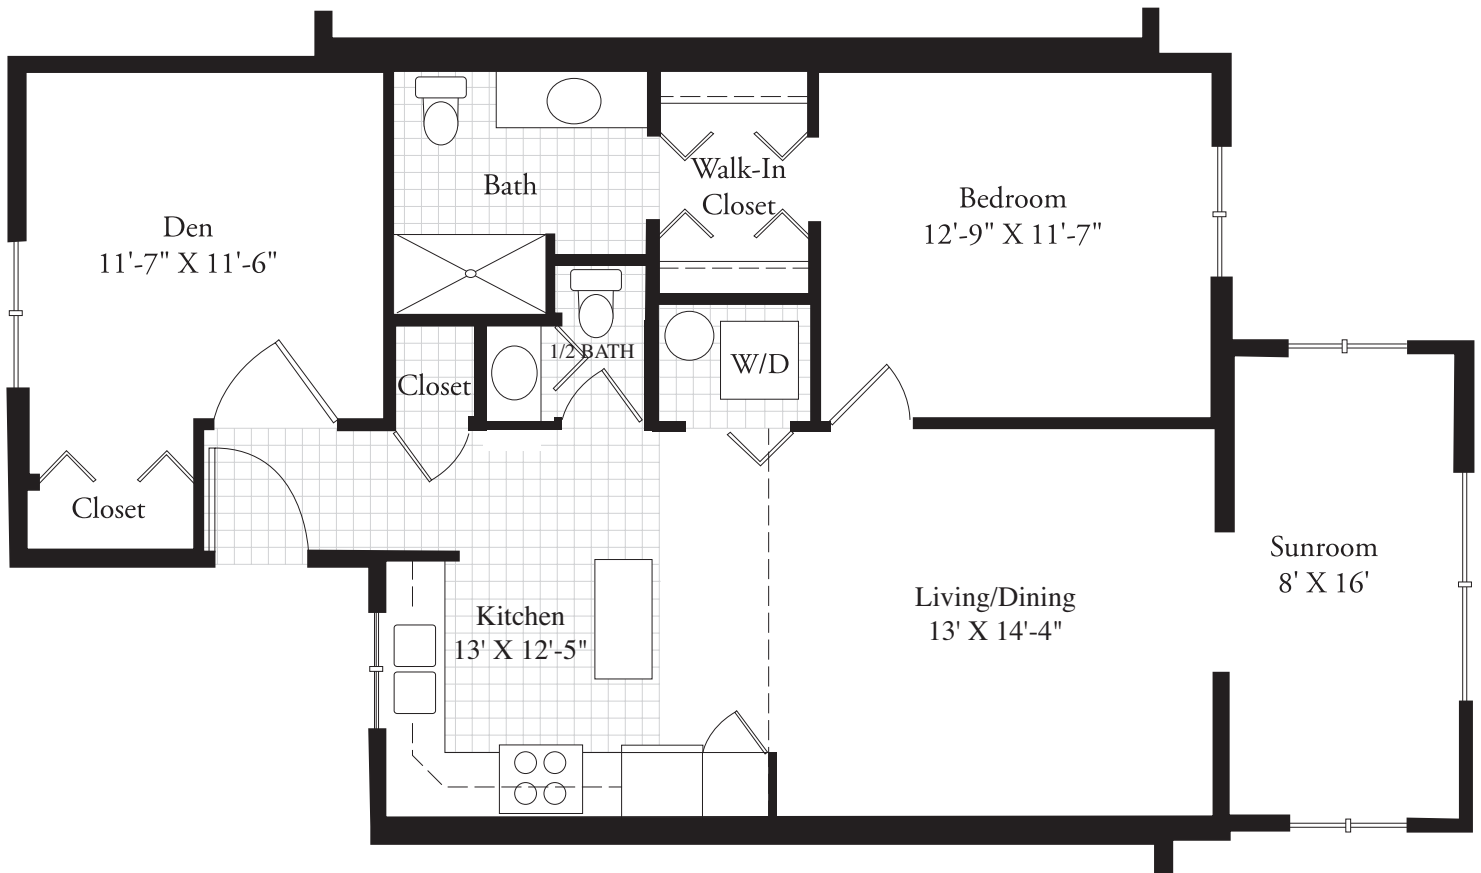

# Hickory

One bedroom cottage with den and half bath: 1037 square feet

Note: Dimensions are approximate, not exact.  
Final dimensions and configuration may vary from this plan.