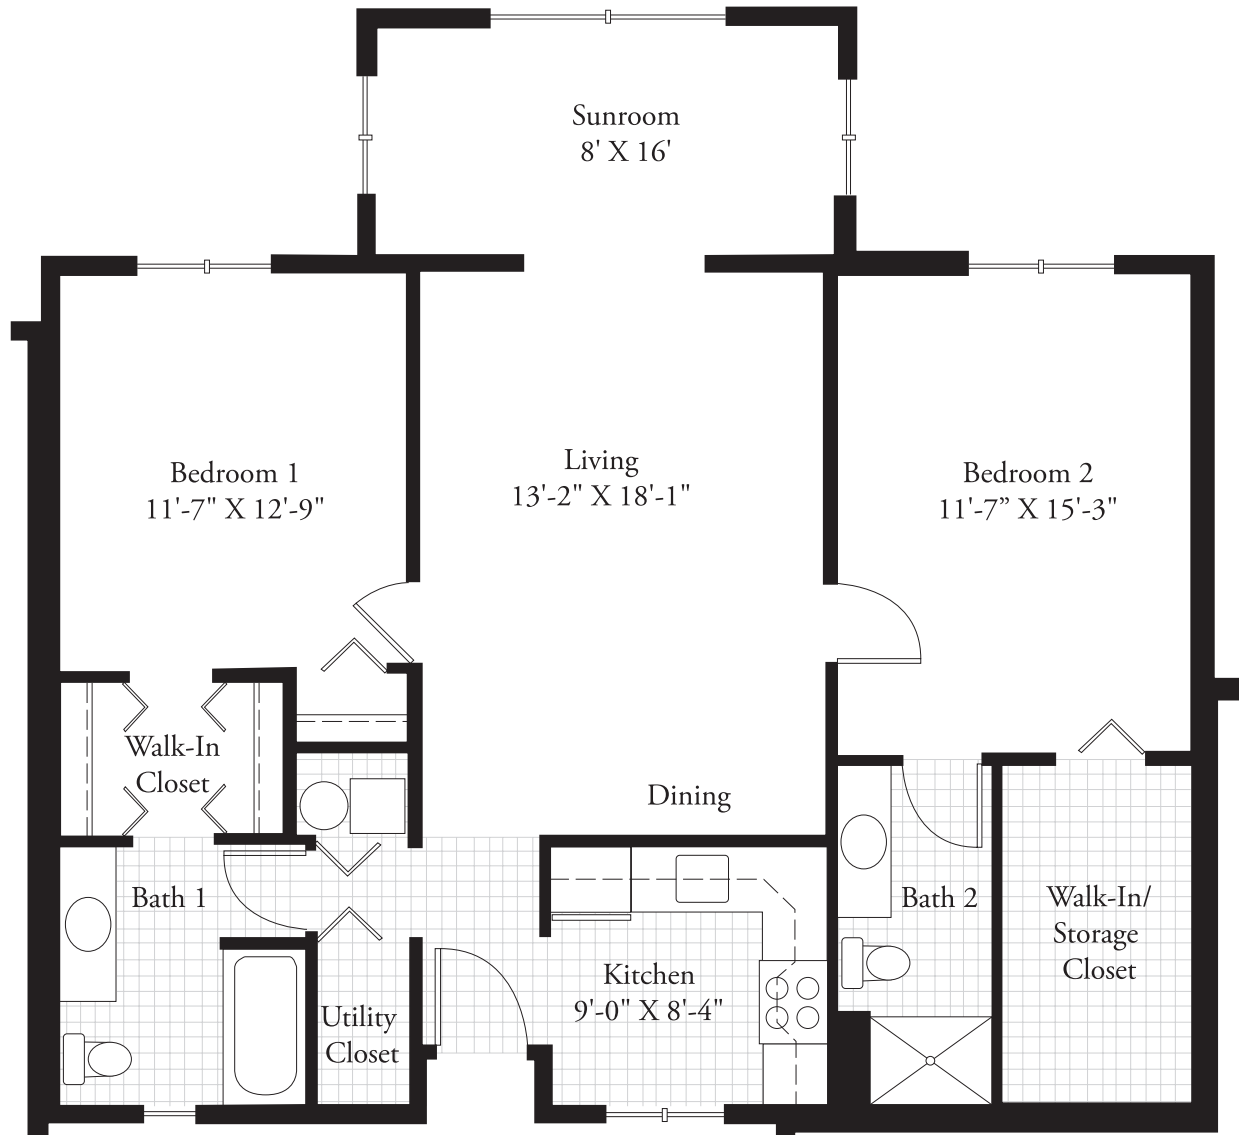

Sycamore

Two bedroom two bath cottage: 1181 square feet

Note: Dimensions are approximate, not exact.
Final dimensions and configuration may vary from this plan.