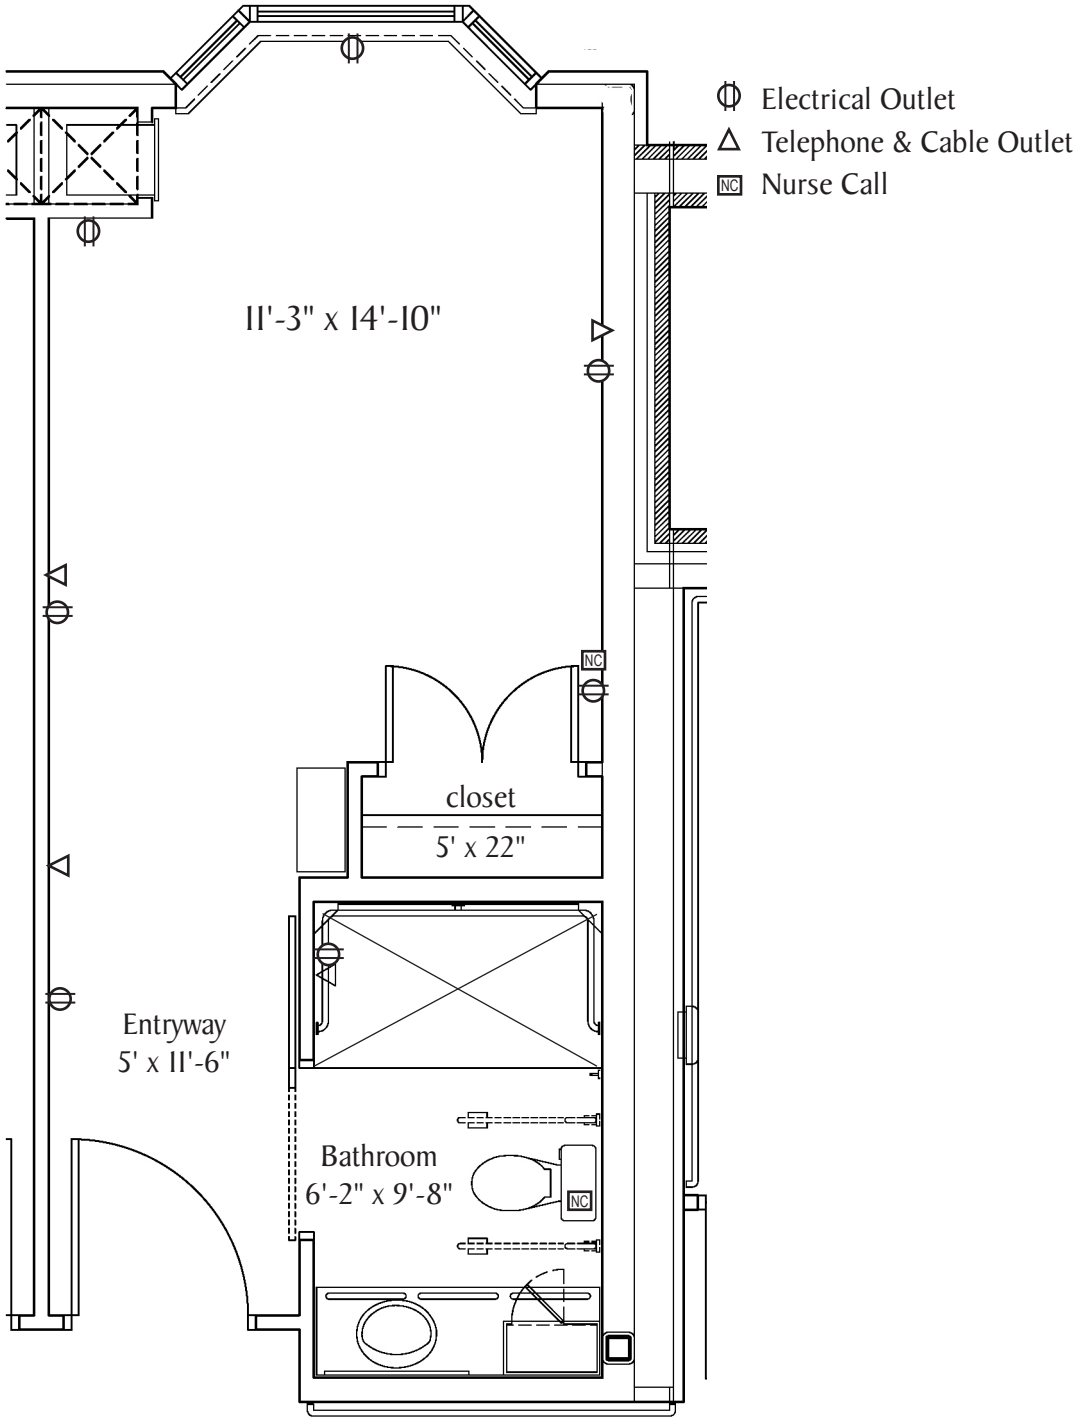

Healthcare Room

Windowsill: 2' from the floor and 8" deep
Bathroom Counter: 30.5" high, 68" long and 21" deep
Closet: 5' wide x 22" deep

Scale: 1/4" = 1'

Foxdale
Village